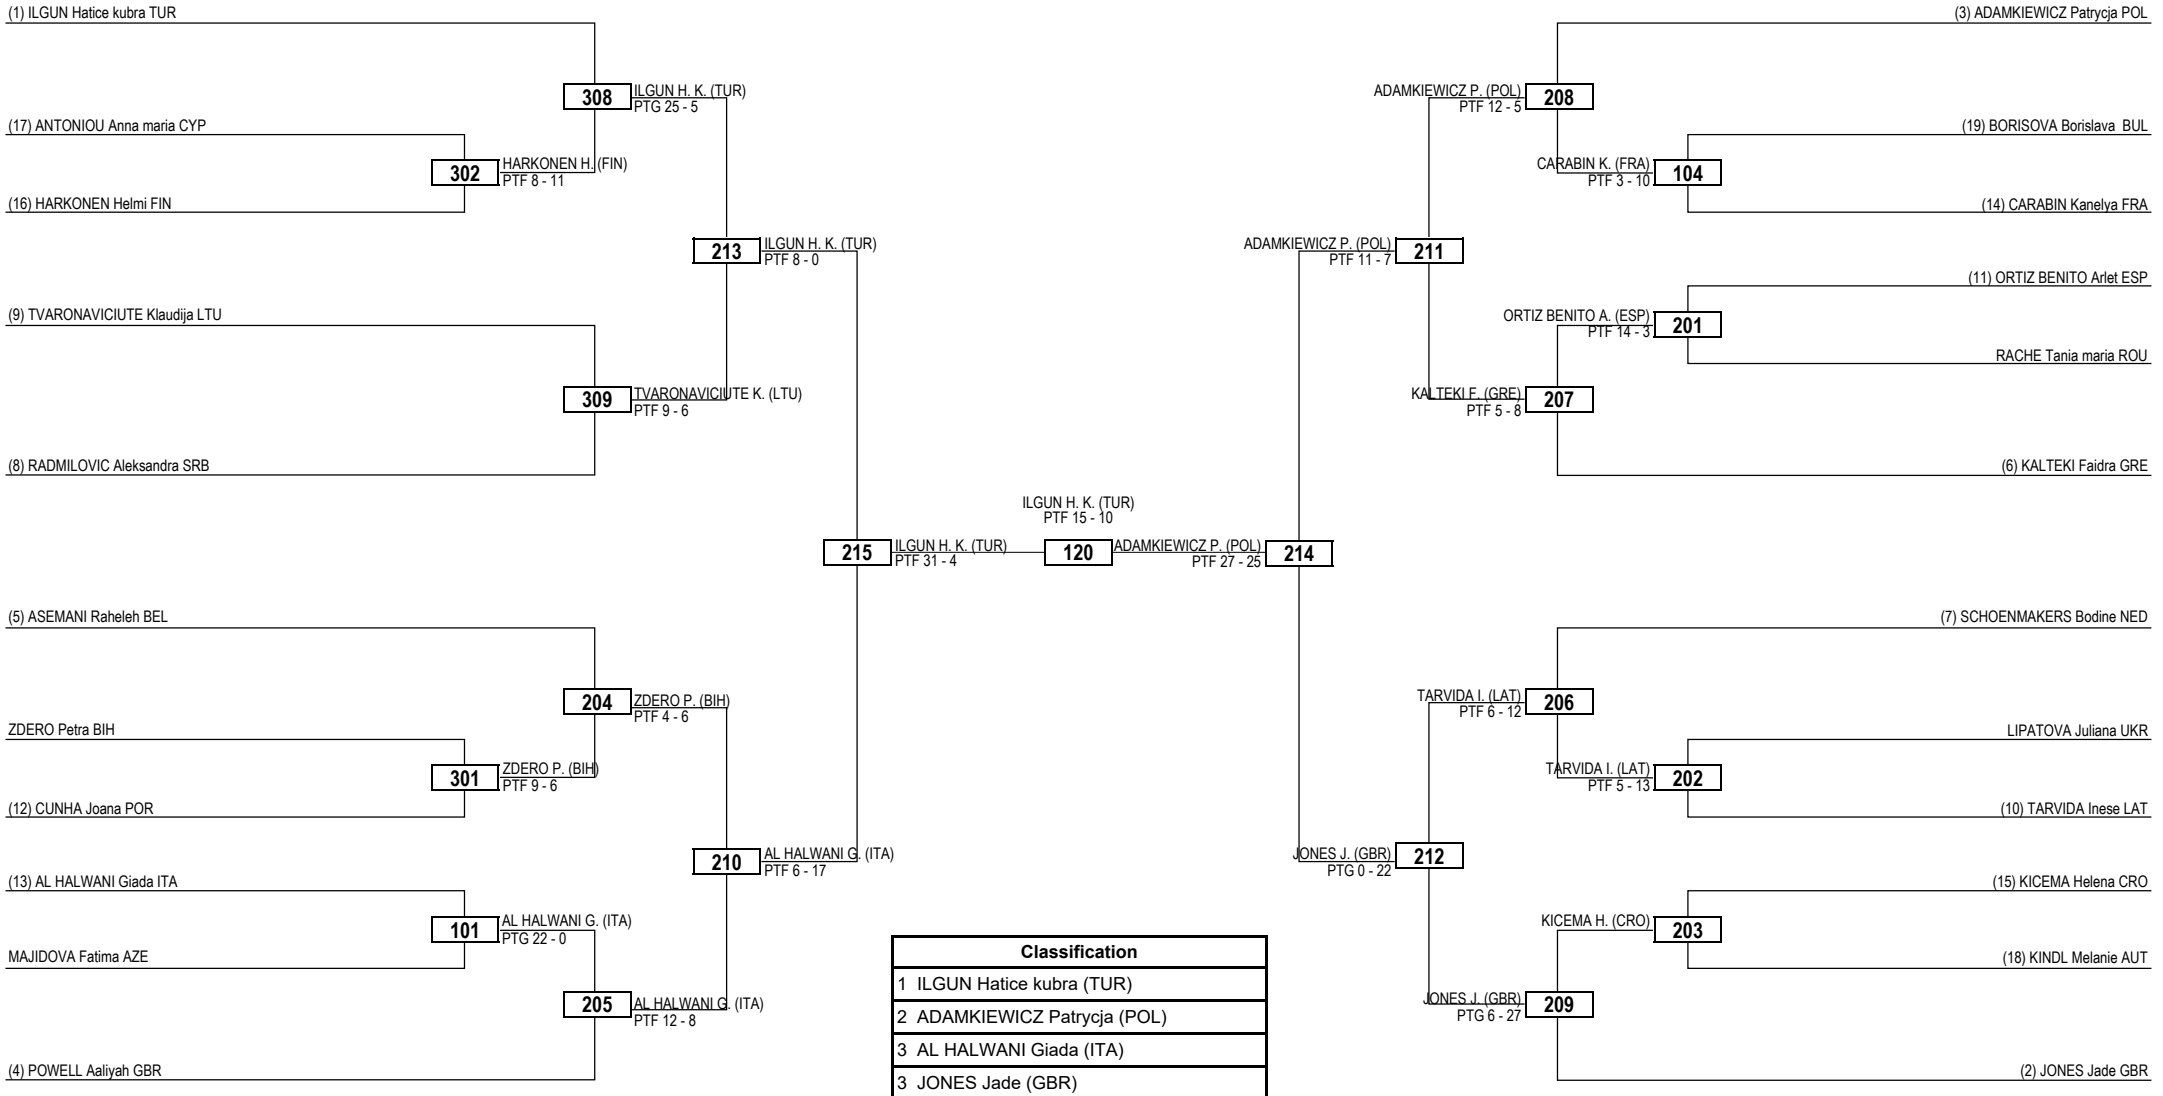

Round of 16 Quarterfinals Semifinals Final Semifinals Quarterfinals Round of 16

LEGEND RSC: Win by Referee Stop Contest PTG: Win by Point Gap SUP: Win by Superiority DSQ: Win by Disqualification DQB: Win by Disqualification for unsportsmanlike behavior DWR: Double Withdrawal R: Round
 (x) **Seed** PTF: Win by Final Score GDP: Win by Golden Points WDR: Win by Withdrawal PUN: Win by Punitive Declaration DDB: Double Disqualification for unsportsmanlike behavior DDQ: Double Disqualification

LEGEND RSC: Win by Referee Stop Contest PTF: Win by Final Score
(x) Seed PTG: Win by Point Gap GDP: Win by Golden Points
 SUP: Win by Superiority WDR: Win by Withdrawal DQ: Win by Disqualification PUN: Win by Punitive Declaration
 DQB: Win by Disqualification for unsportsmanlike behavior DDB: Double Disqualification for unsportsmanlike behavior
 DWR: Double Withdrawal DDQ: Double Disqualification R: Round

Round of 32 Round of 16 Quarterfinals Semifinals Final Semifinals Quarterfinals Round of 16 Round of 32

LEGEND RSC: Win by Referee Stop Contest PTG: Win by Point Gap SUP: Win by Superiority DSQ: Win by Disqualification DQB: Win by Disqualification for unsportsmanlike behavior DWR: Double Withdrawal R: Round
 (x) **Seed** PTF: Win by Final Score GDP: Win by Golden Points WDR: Win by Withdrawal PUN: Win by Punitive Declaration DDB: Double Disqualification for unsportsmanlike behavior DDQ: Double Disqualification

LEGEND RSC: Win by Referee Stop Contest PTG: Win by Point Gap SUP: Win by Superiority DSQ: Win by Disqualification DQB: Win by Disqualification for unsportsmanlike behavior DWR: Double Withdrawal R: Round
 (x) **Seed** PTF: Win by Final Score GDP: Win by Golden Points WDR: Win by Withdrawal PUN: Win by Punitive Declaration DDB: Double Disqualification for unsportsmanlike behavior DDQ: Double Disqualification