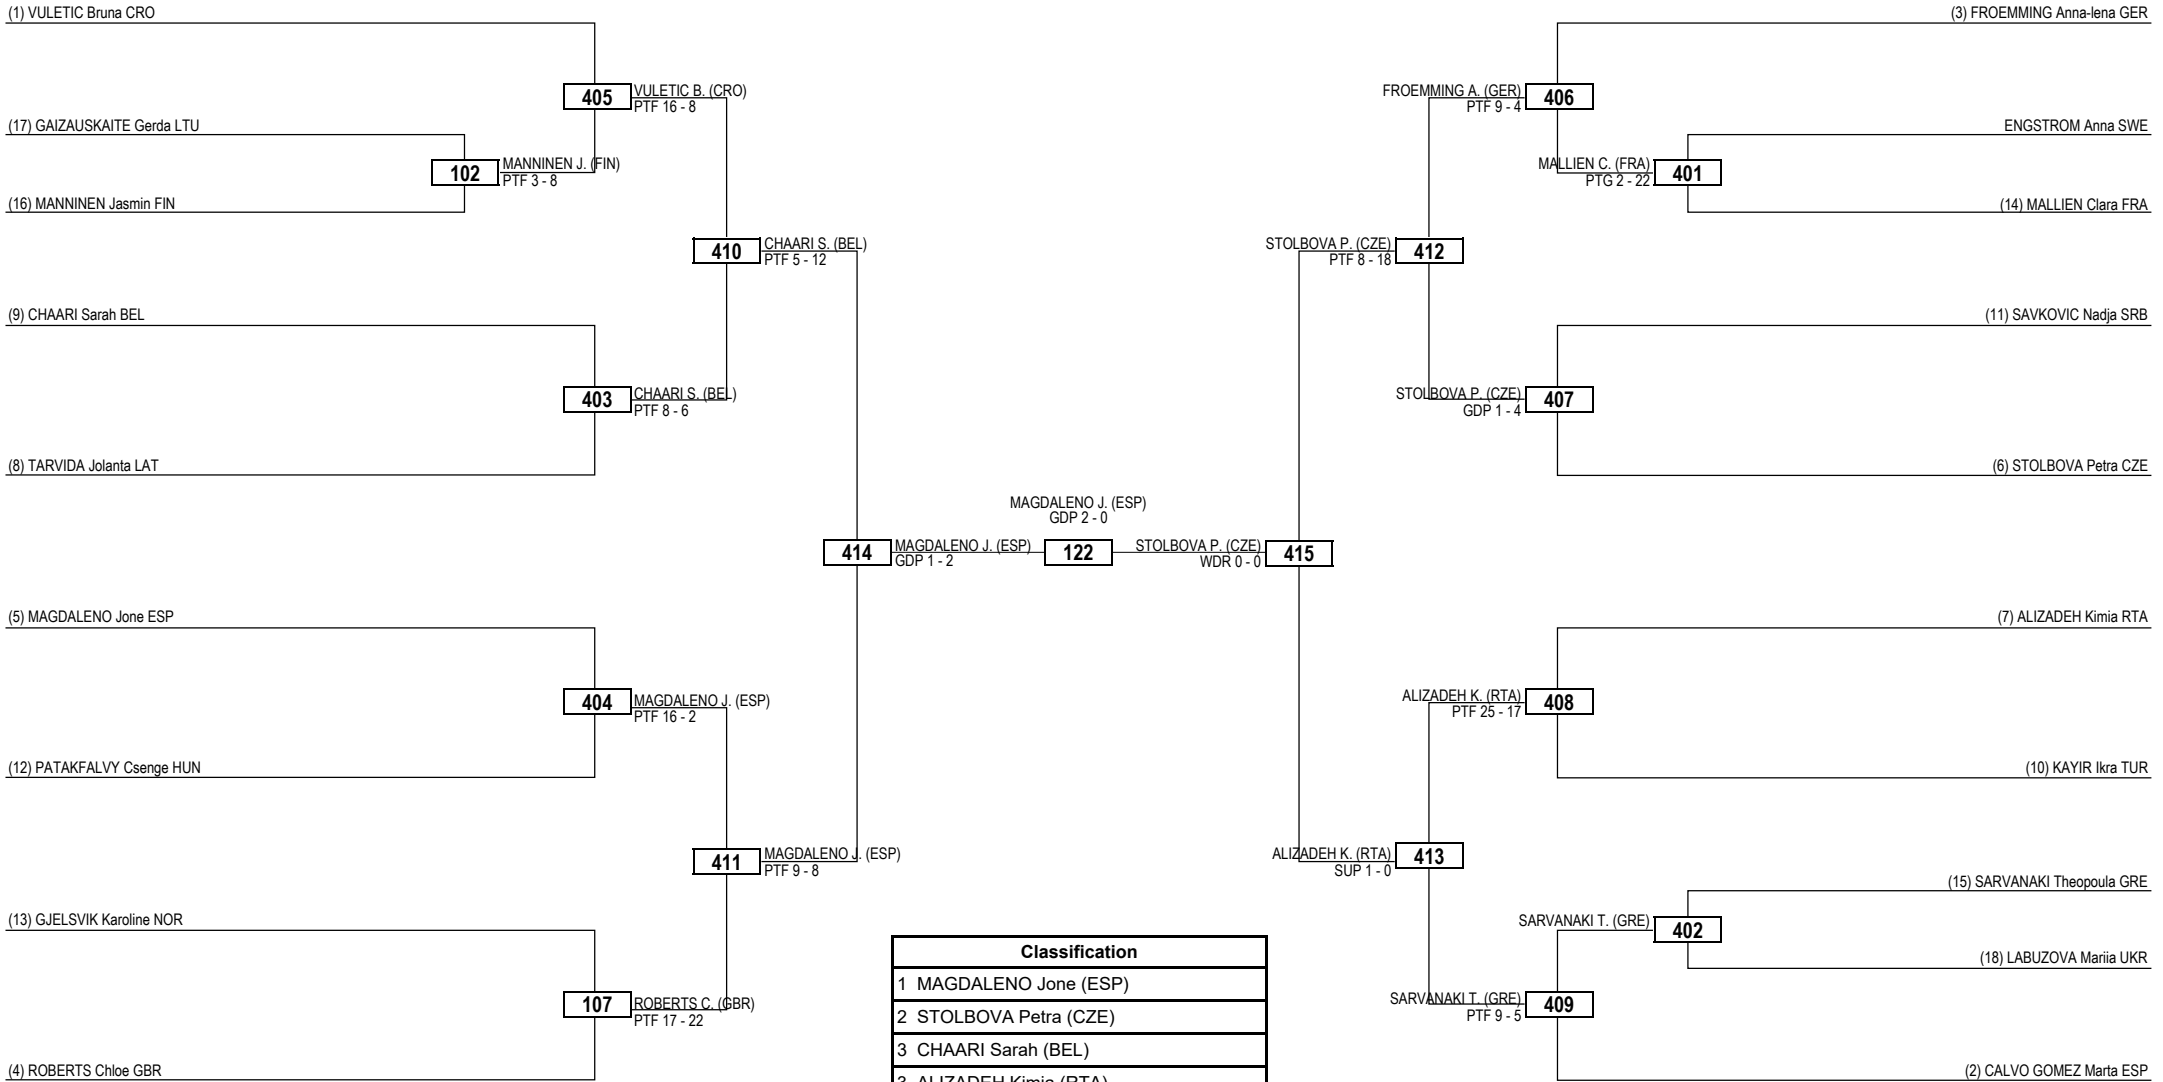

Round of 32   Round of 16   Quarterfinals   Semifinals   Final   Semifinals   Quarterfinals   Round of 16   Round of 32

Classification	
1	MAGDALENO Jone (ESP)
2	STOLBOVA Petra (CZE)
3	CHAARI Sarah (BEL)
3	ALIZADEH Kimia (RTA)

LEGEND RSC: Win by Referee Stop Contest   PTG: Win by Point Gap   SUP: Win by Superiority   DSQ: Win by Disqualification   DQB: Win by Disqualification for unsportsmanlike behavior   DWR: Double Withdrawal   R: Round
(x) **Seed**   PTF: Win by Final Score   GDP: Win by Golden Points   WDR: Win by Withdrawal   PUN: Win by Punitive Declaration   DDB: Double Disqualification for unsportsmanlike behavior   DDQ: Double Disqualification