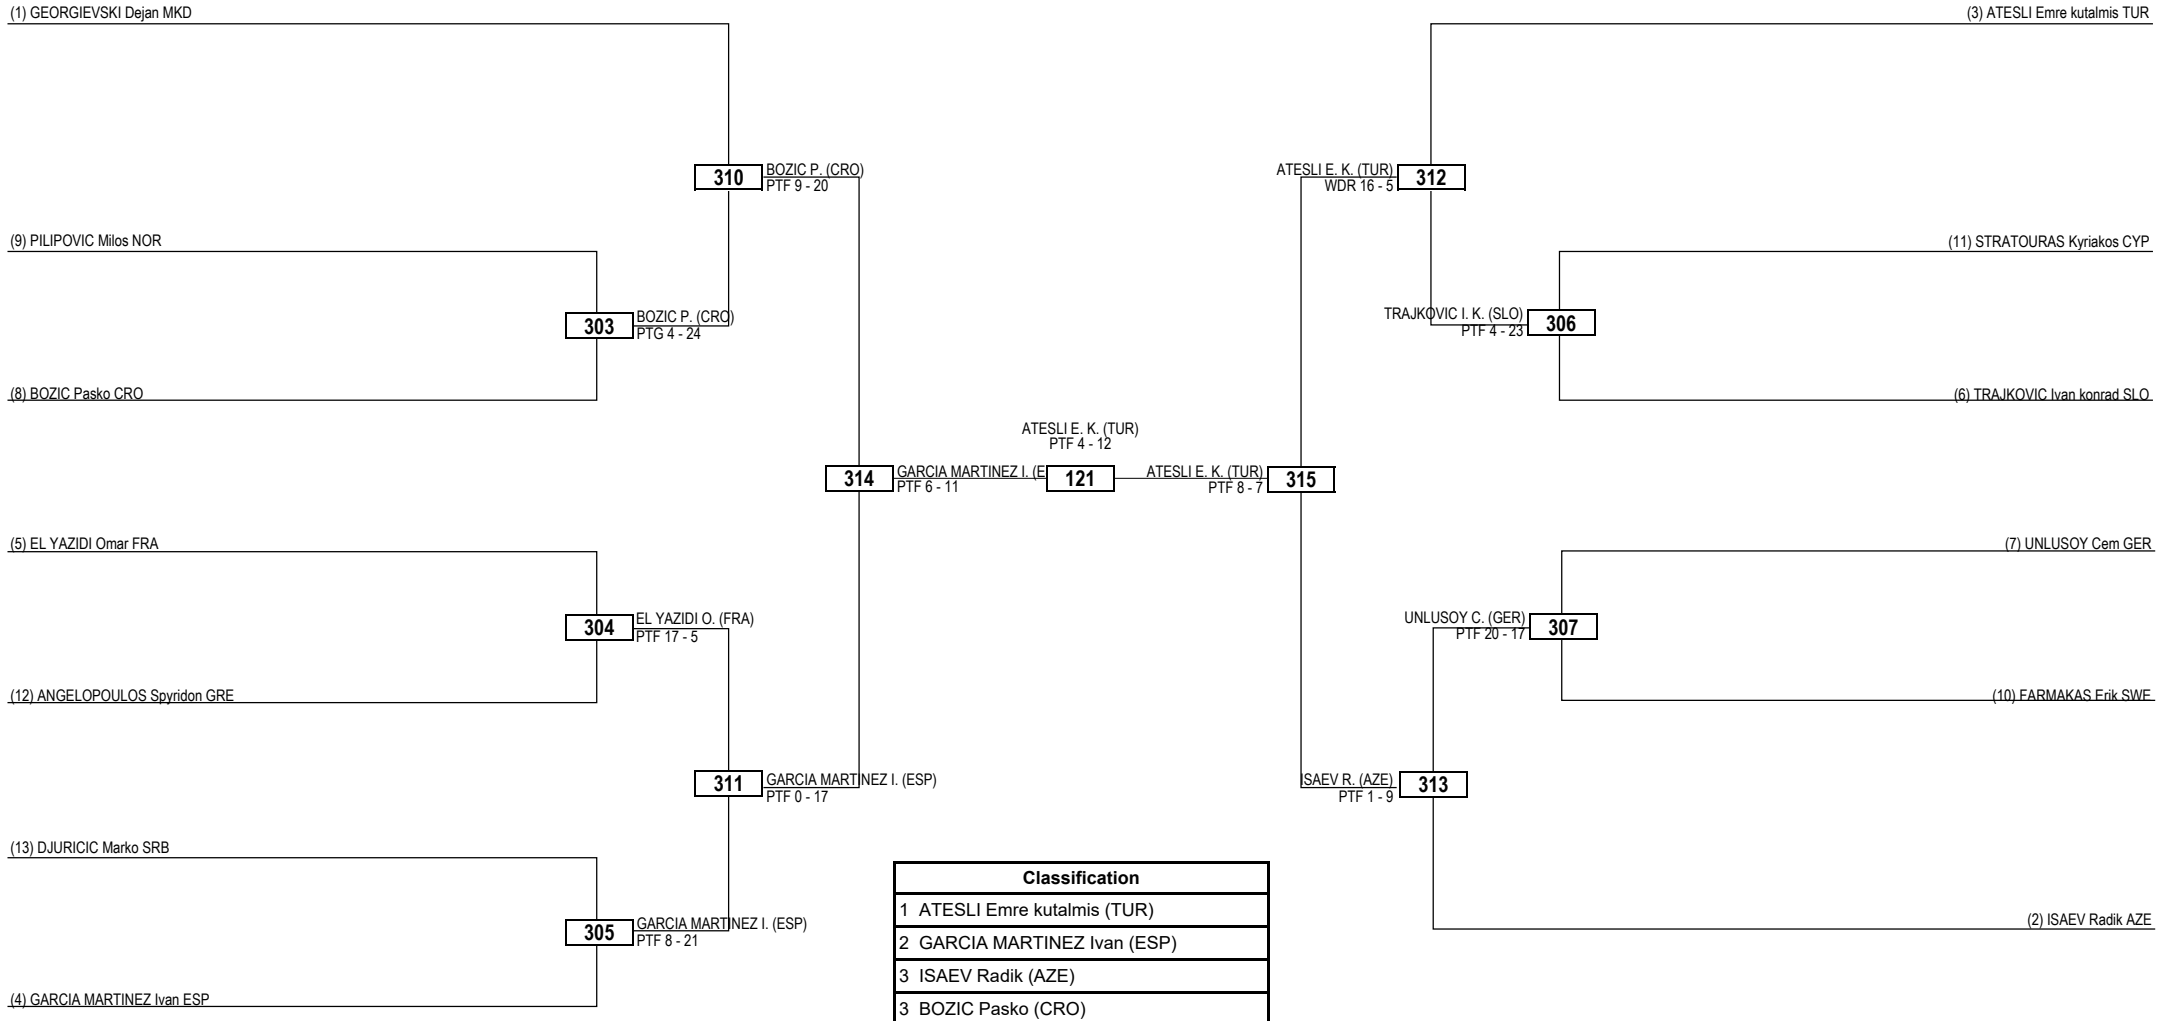

Round of 16 Quarterfinals Semifinals Final Semifinals Quarterfinals Round of 16

LEGEND RSC: Win by Referee Stop Contest PTG: Win by Point Gap SUP: Win by Superiority DSQ: Win by Disqualification DQB: Win by Disqualification for unsportsmanlike behavior DWR: Double Withdrawal R: Round
 (x) **Seed** PTF: Win by Final Score GDP: Win by Golden Points WDR: Win by Withdrawal PUN: Win by Punitive Declaration DDB: Double Disqualification for unsportsmanlike behavior DDQ: Double Disqualification

LEGEND RSC: Win by Referee Stop Contest PTF: Win by Final Score
(x) Seed PTG: Win by Point Gap GDP: Win by Golden Points
 SUP: Win by Superiority WDR: Win by Withdrawal DQ: Win by Disqualification PUN: Win by Punitive Declaration
 DQB: Win by Disqualification for unsportsmanlike behavior DDB: Double Disqualification for unsportsmanlike behavior
 DWR: Double Withdrawal DDQ: Double Disqualification R: Round

Round of 32 Round of 16 Quarterfinals Semifinals Final Semifinals Quarterfinals Round of 16 Round of 32

LEGEND RSC: Win by Referee Stop Contest PTG: Win by Point Gap SUP: Win by Superiority DSQ: Win by Disqualification DQB: Win by Disqualification for unsportsmanlike behavior DWR: Double Withdrawal R: Round
 (x) **Seed** PTF: Win by Final Score GDP: Win by Golden Points WDR: Win by Withdrawal PUN: Win by Punitive Declaration DDB: Double Disqualification for unsportsmanlike behavior DDQ: Double Disqualification

LEGEND RSC: Win by Referee Stop Contest PTG: Win by Point Gap SUP: Win by Superiority DSQ: Win by Disqualification DQB: Win by Disqualification for unsportsmanlike behavior DWR: Double Withdrawal R: Round
 (x) **Seed** PTF: Win by Final Score GDP: Win by Golden Points WDR: Win by Withdrawal PUN: Win by Punitive Declaration DDB: Double Disqualification for unsportsmanlike behavior DDQ: Double Disqualification