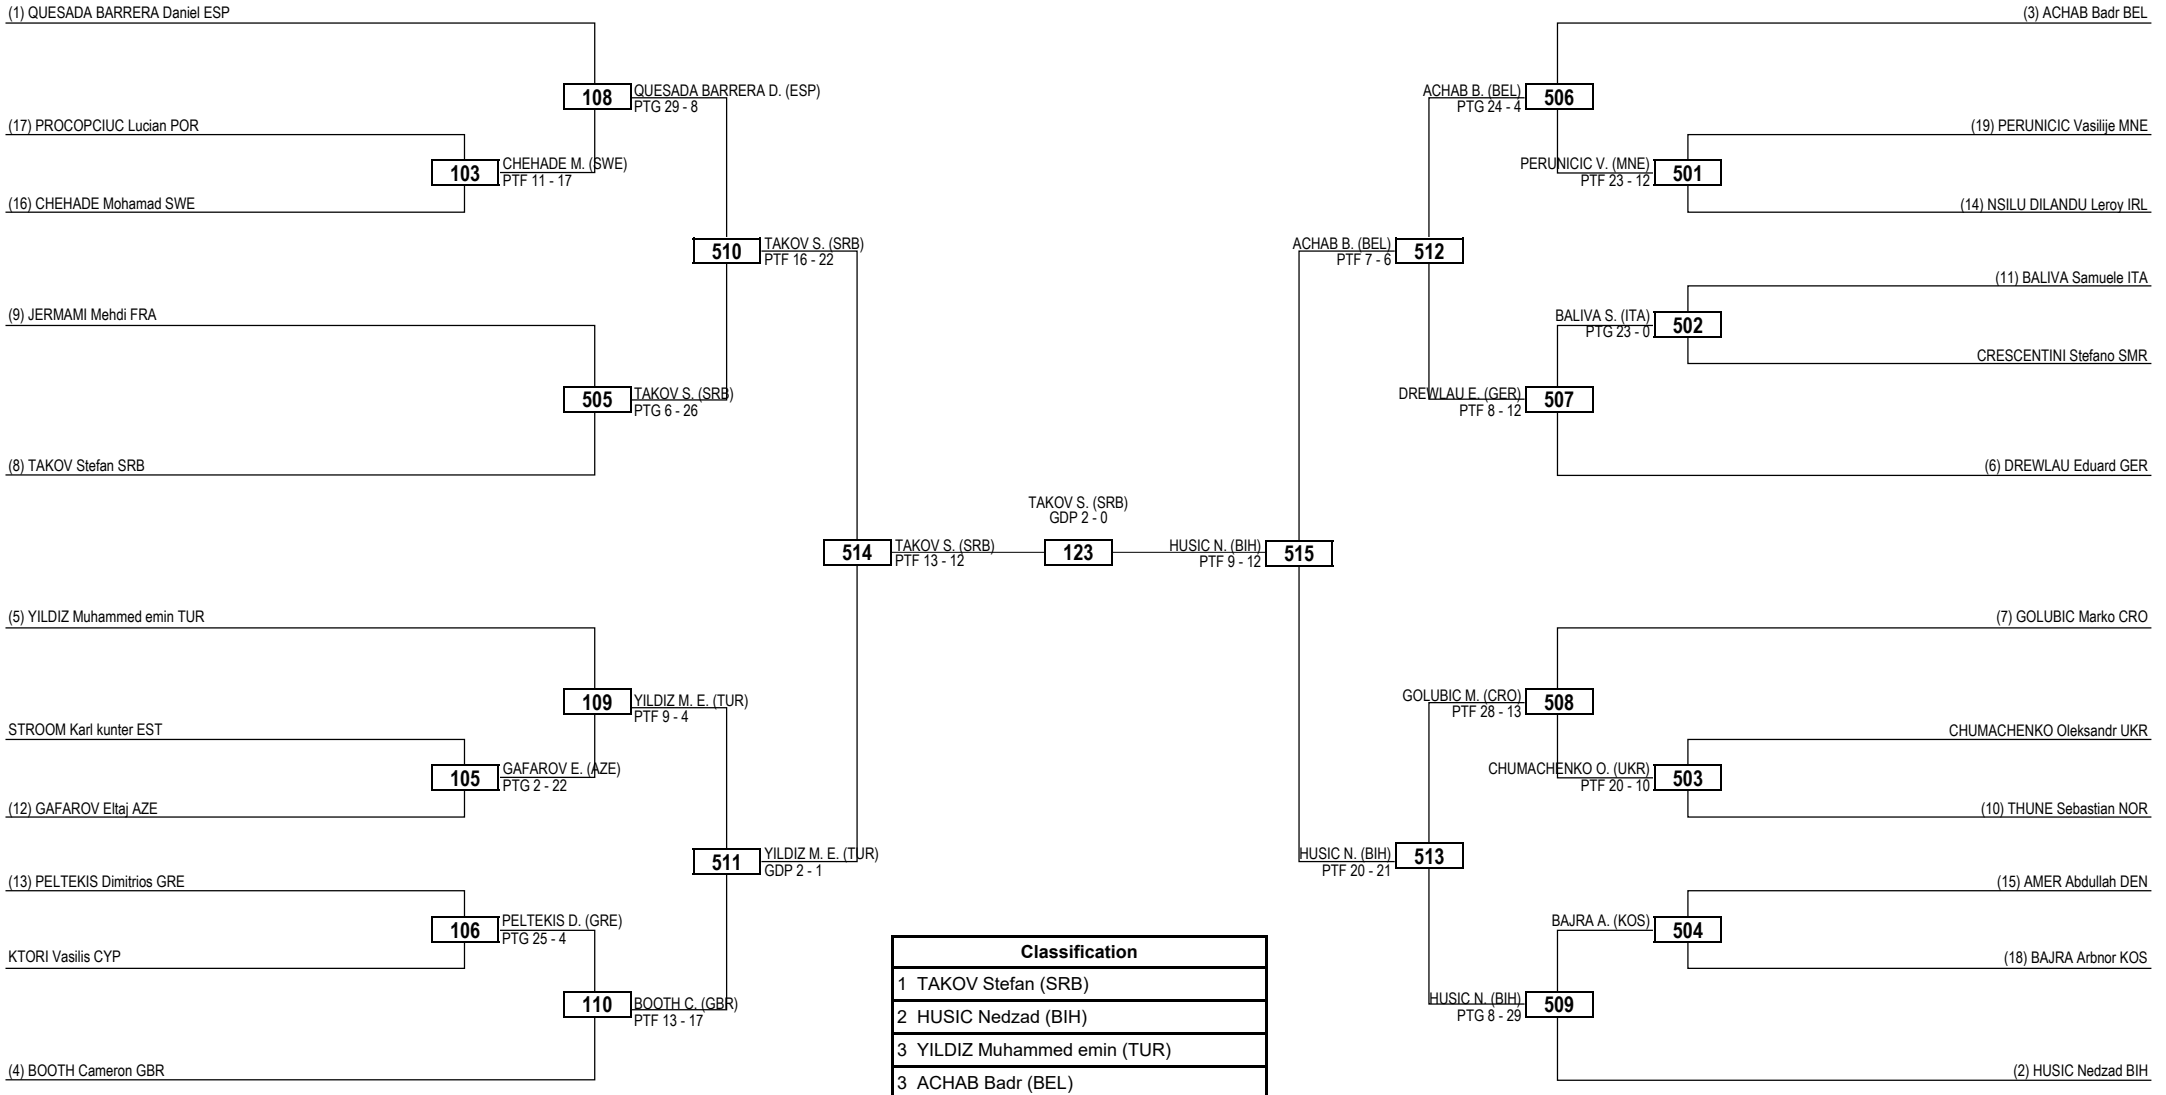

Round of 32   Round of 16   Quarterfinals   Semifinals   Final   Semifinals   Quarterfinals   Round of 16   Round of 32

Classification	
1	TAKOV Stefan (SRB)
2	HUSIC Nedžad (BIH)
3	YILDIZ Muhammed emin (TUR)
3	ACHAB Badr (BEL)

LEGEND RSC: Win by Referee Stop Contest   PTF: Win by Final Score
(x) Seed   PTG: Win by Point Gap   GDP: Win by Golden Points
SUP: Win by Superiority   WDR: Win by Withdrawal   DQ: Win by Disqualification   PUN: Win by Punitive Declaration
DQB: Win by Disqualification for unsportsmanlike behavior   DDB: Double Disqualification for unsportsmanlike behavior
DWR: Double Withdrawal   DDQ: Double Disqualification   R: Round